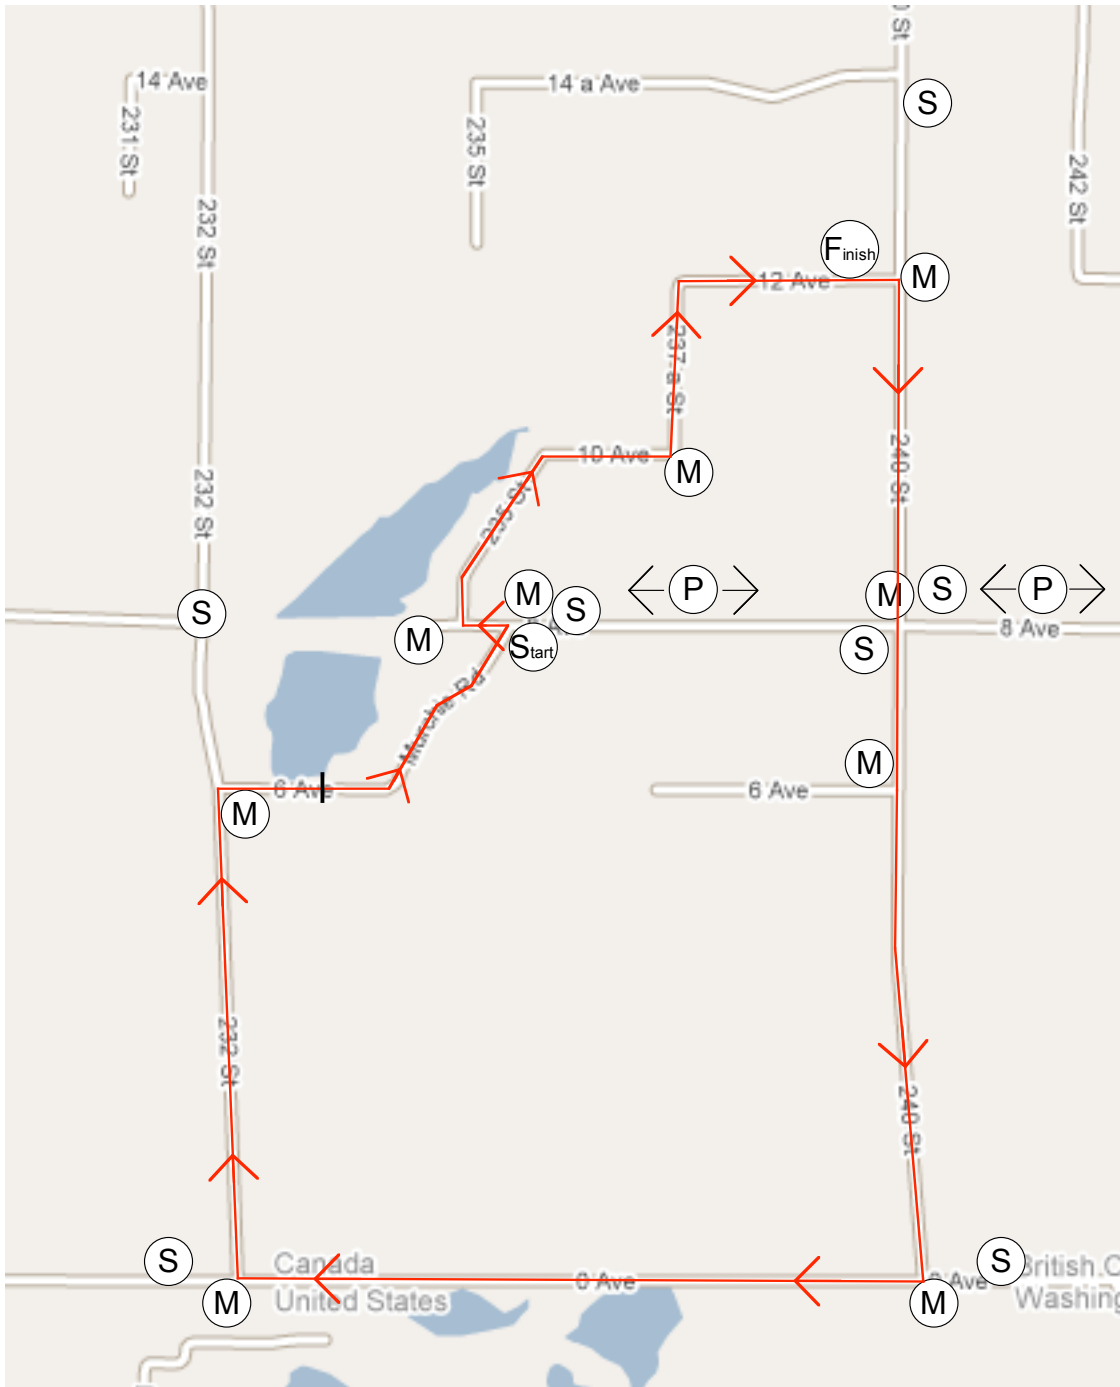

ESCAPE VELOCITY / DEVO SPRING SERIES

COURSE DATE : MARCH 08, 2008

TIME: 10AM - 2PM

LEGEND

- (P) PARKING
- (S) SIGN "RACE IN PROGRESS"
- (M) CORNER MARSHAL
- (SF) START/FINISH