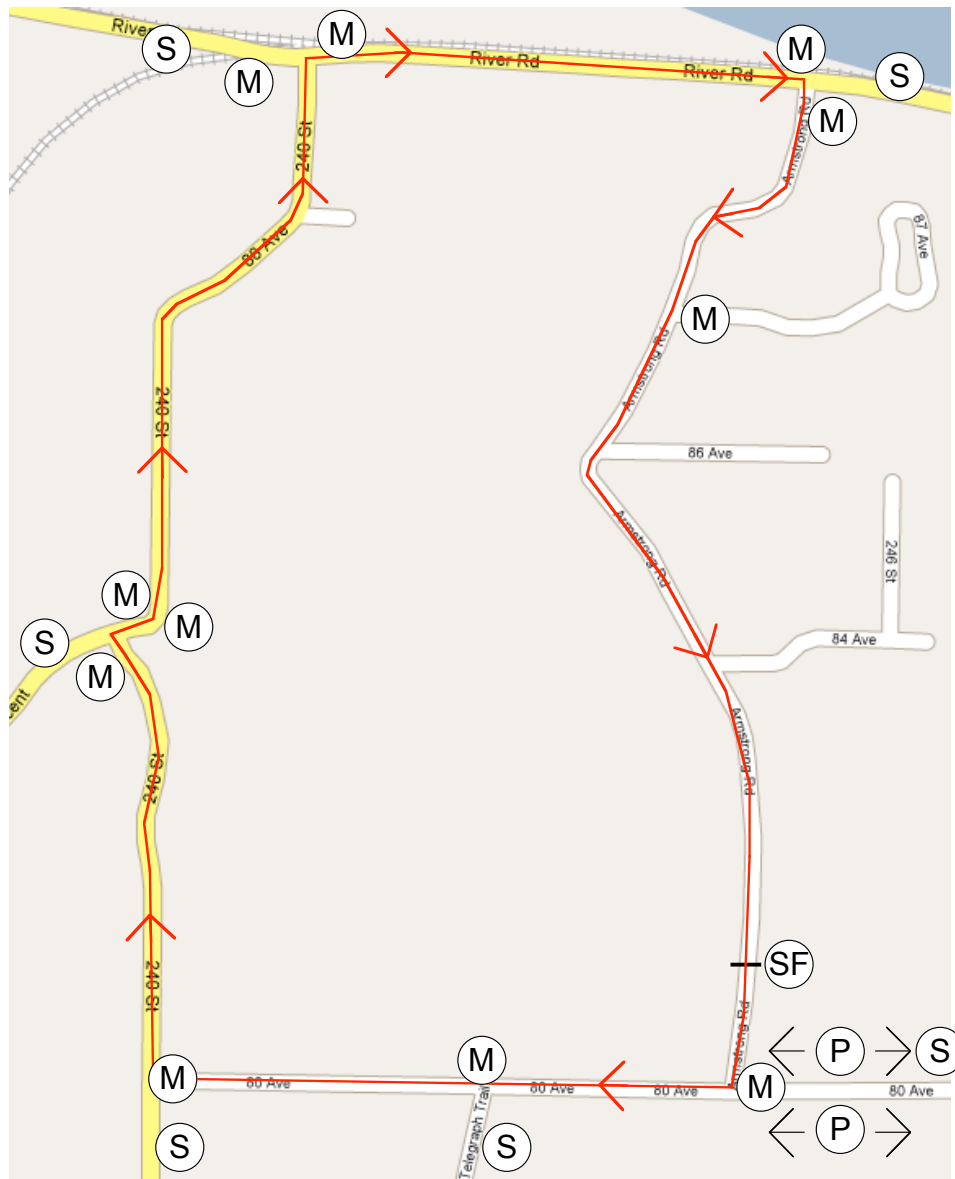

ESCAPE VELOCITY / DEVO SPRING SERIES

COURSE DATE : MARCH 09, 2008

TIME: 10AM - 2PM

LEGEND

- (P) PARKING
- (S) SIGN "RACE IN PROGRESS"
- (M) CORNER MARSHAL
- (SF) START/FINISH