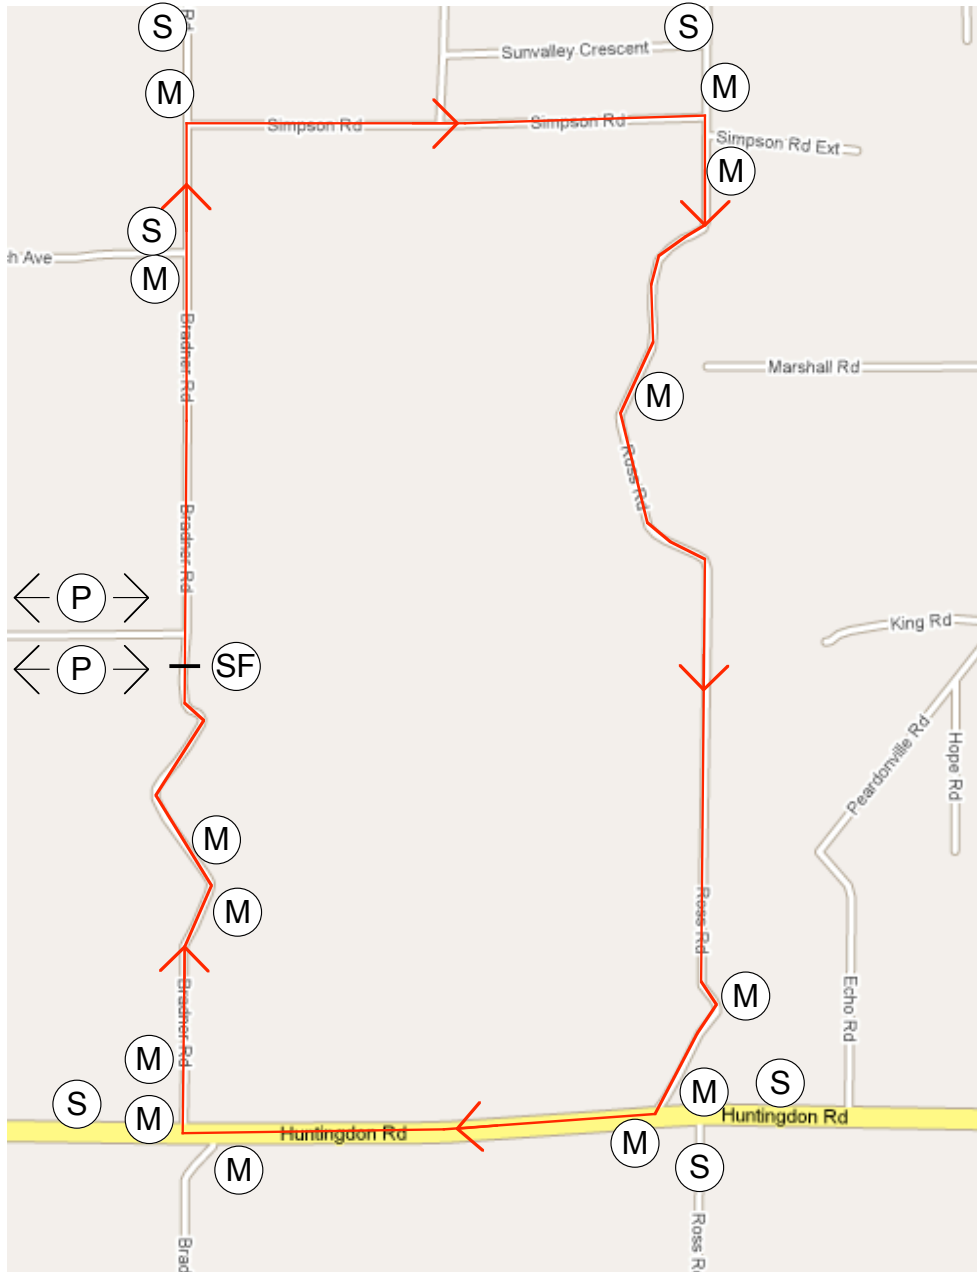

ESCAPE VELOCITY / DEVO SPRING SERIES

COURSE DATE : MARCH 22, 2008

TIME: 10AM - 2PM

LEGEND

- (P) PARKING
- (S) SIGN "RACE IN PROGRESS"
- (M) CORNER MARSHAL
- (SF) START/FINISH